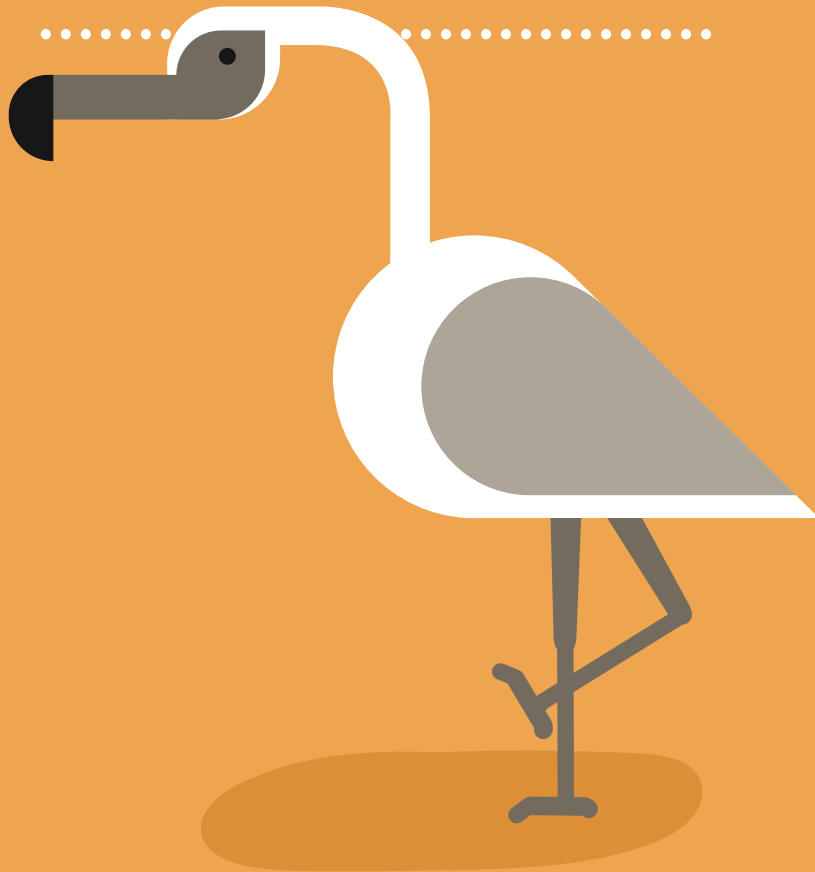

Aa

Ant

Bb

Bilby

Cc

Cockatoo

Dd

Dingo

Ee

Echidna

Ff

Frog

Gig

Goanna

Hh

Huntsman Spider

Handwriting practice lines showing the letters 'l' and 'i' on a four-line grid (top solid, middle dotted, bottom solid, and a lower solid line). The letter 'l' is a solid black vertical stroke from the top to the bottom line. The letter 'i' is a solid black vertical stroke from the middle dotted line to the bottom line, with a solid black dot above it.