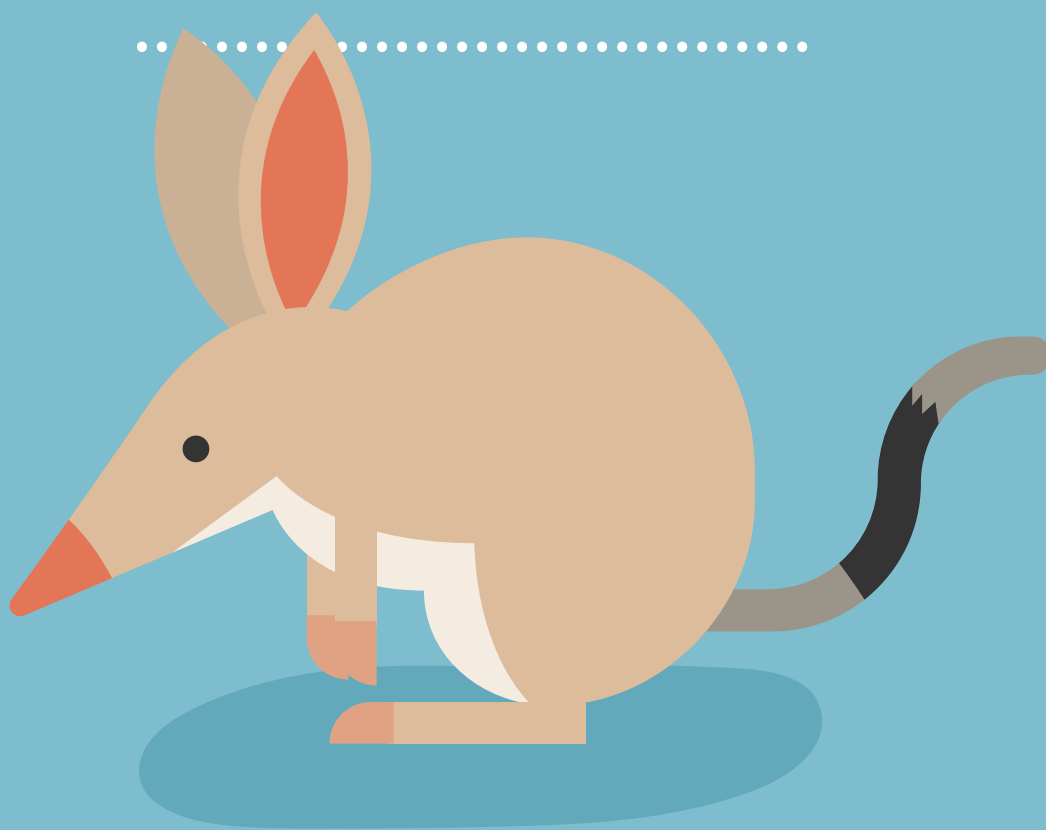

Aa

Ant

Bb

Bilby

Cc

Cockatoo

Dd

Dingo

Handwriting practice lines showing the letters 'l' and 'i' on a four-line grid (top solid, middle dotted, bottom solid, and a lower solid line). The letter 'l' is a solid black vertical stroke from the top to the bottom line. The letter 'i' is a solid black vertical stroke from the middle dotted line to the bottom line, with a solid black dot above it.