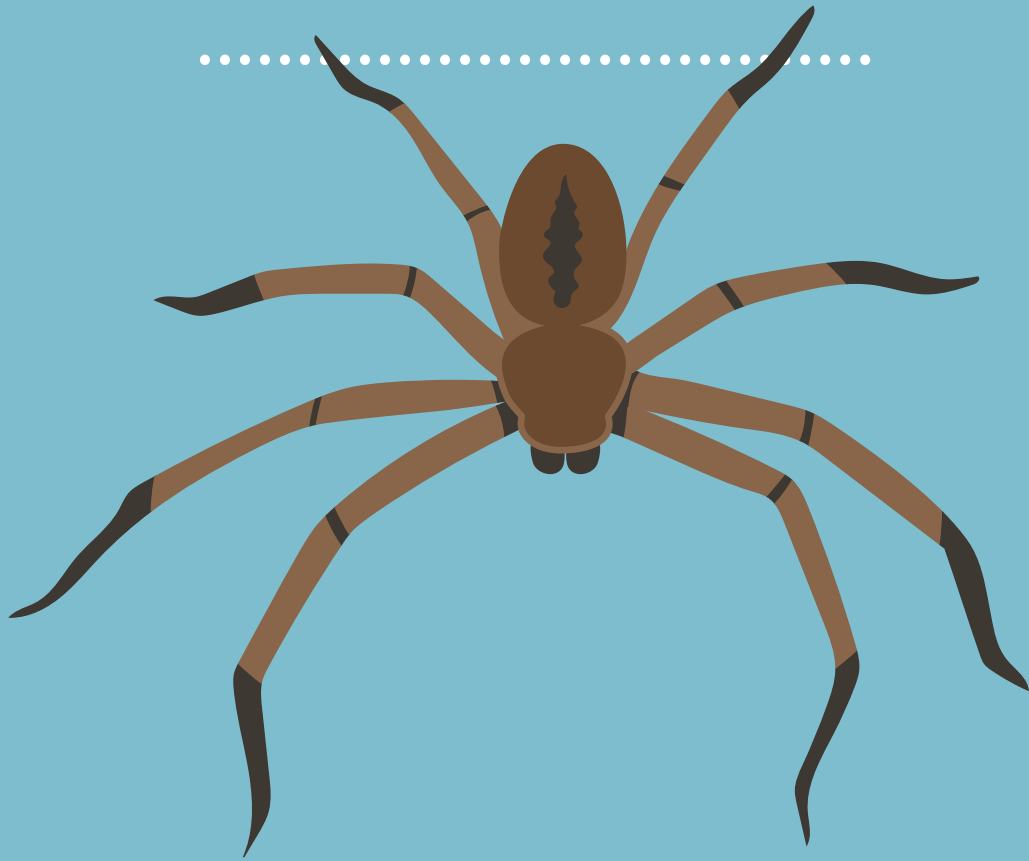

Aa

Ant

Bb

Bilby

Cc

Cockatoo

Dd

Dingo

Ee

Echidna

Ff

Frog

Gig

Goanna

Hh

Huntsman Spider

Handwriting practice lines showing the letters 'l' and 'i' on a four-line grid (top solid, middle dotted, bottom solid, and a lower solid line). The letter 'l' is a solid black vertical stroke from the top to the bottom line. The letter 'i' is a solid black vertical stroke from the middle dotted line to the bottom line, with a solid black dot above it.

Ibis

Jj

Jellyfish

Kk

Kangaroo

L l

Lyrebird

Mm